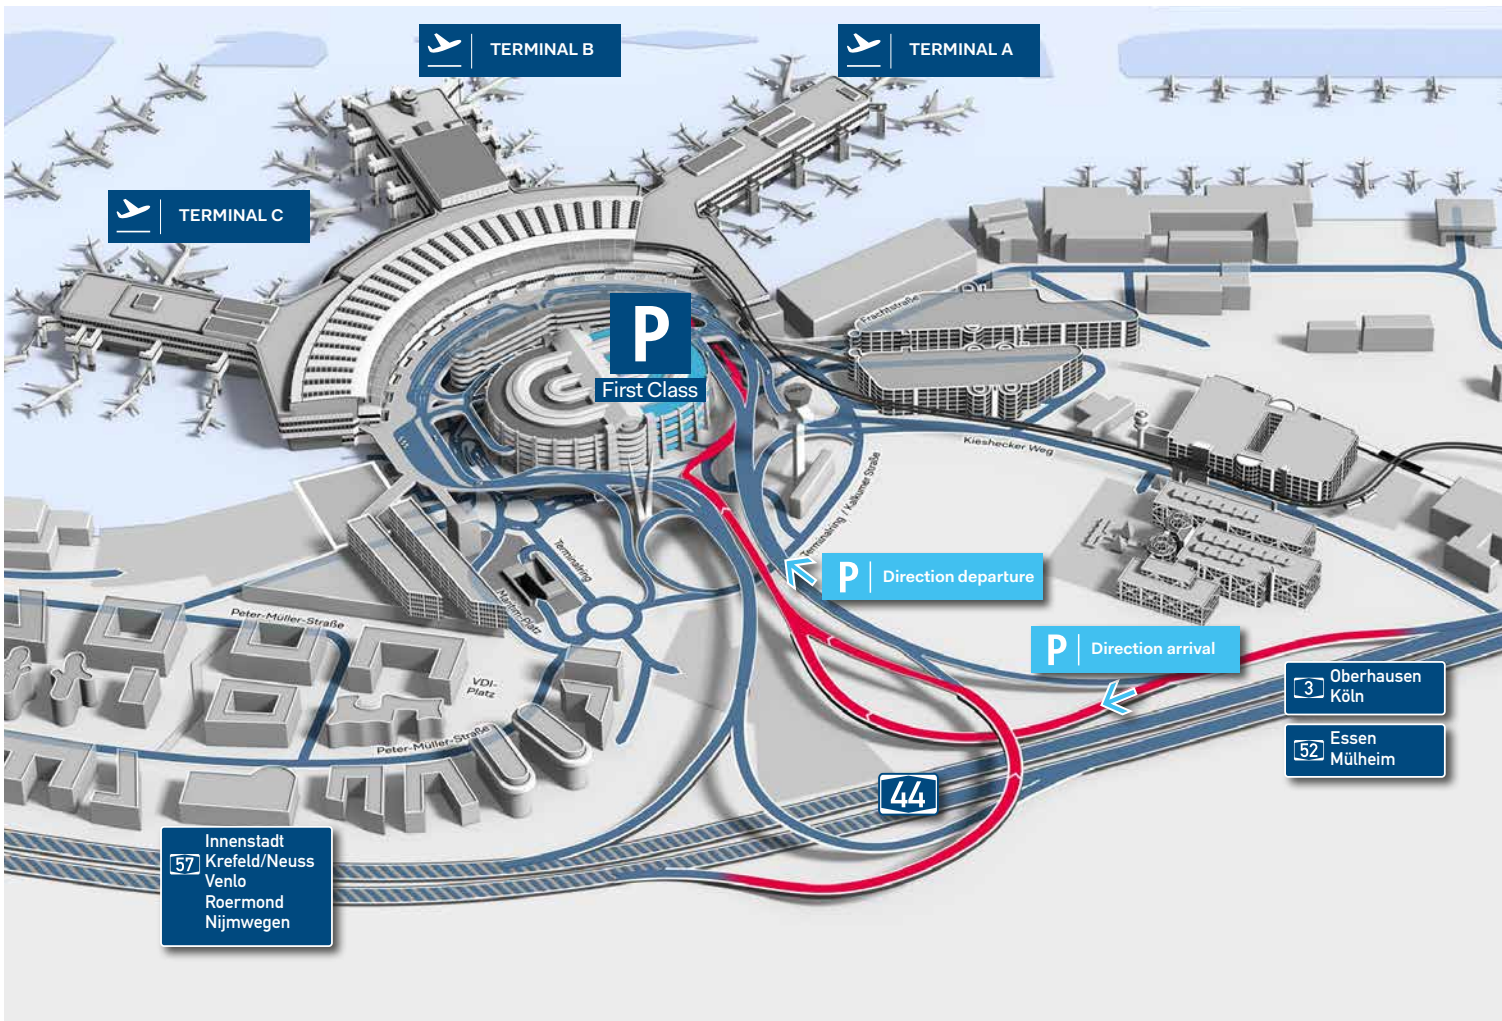

First Class Parking | Long-term

1 minute

Multi-storey car park

1,90 m

yes

no

yes

Cash, debit- or credit card

automated robot-parking

Driving directions

Arriving from the A44 motorway, take the exit 'Flughafen Düsseldorf'. Then follow the signs towards 'Ankunft' (Arrivals). From here, take the Terminal Ring towards Hotel Sheraton and Parkhaus P3. Follow the signs „PARKVOGEL First Class“. Please keep to the left until you see the entrance sign for „PARKVOGEL First Class“.

The exact address of First Class Parken is: **Terminal Ring 4 A, 40474 Düsseldorf**

Geodata: **51°16`40.32"N | 6°46`0.42"E**

GPS data: **51.277867 | 6.766783**