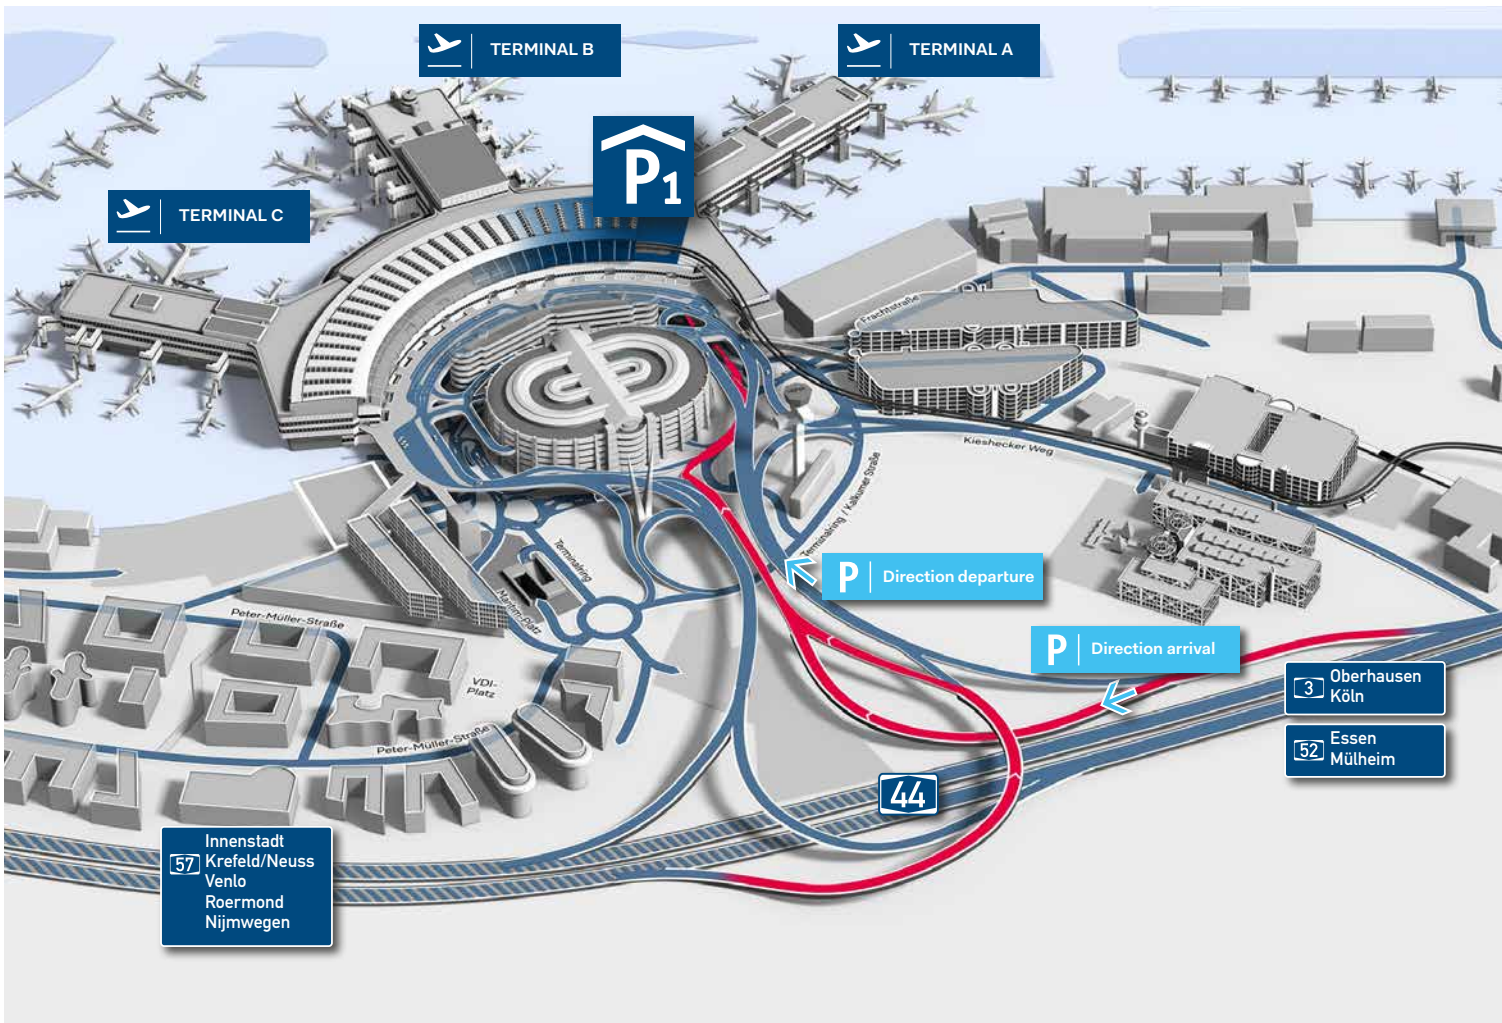

## P1 | Terminal

	< 1 minute		no
	Underground car park		Cash, debit- or credit card
	2 m		parking spaces 2.50 m
	no		
	no		

**Driving directions**  
 Coming from Motorway A44 take the exit „Flughafen Düsseldorf“ (Düsseldorf airport). Then follow the signs to „arrival“ (Arrivals) until you see the sign for the entrance to Car Park P1 on the right.

The exact address of P1 is: **Terminal Ring 1, Arriving, 40474 Düsseldorf**

Geodata: **51°16`45.0"N | 6°46`05.5"E**      GPS data: **51.279444 | 6.768194**