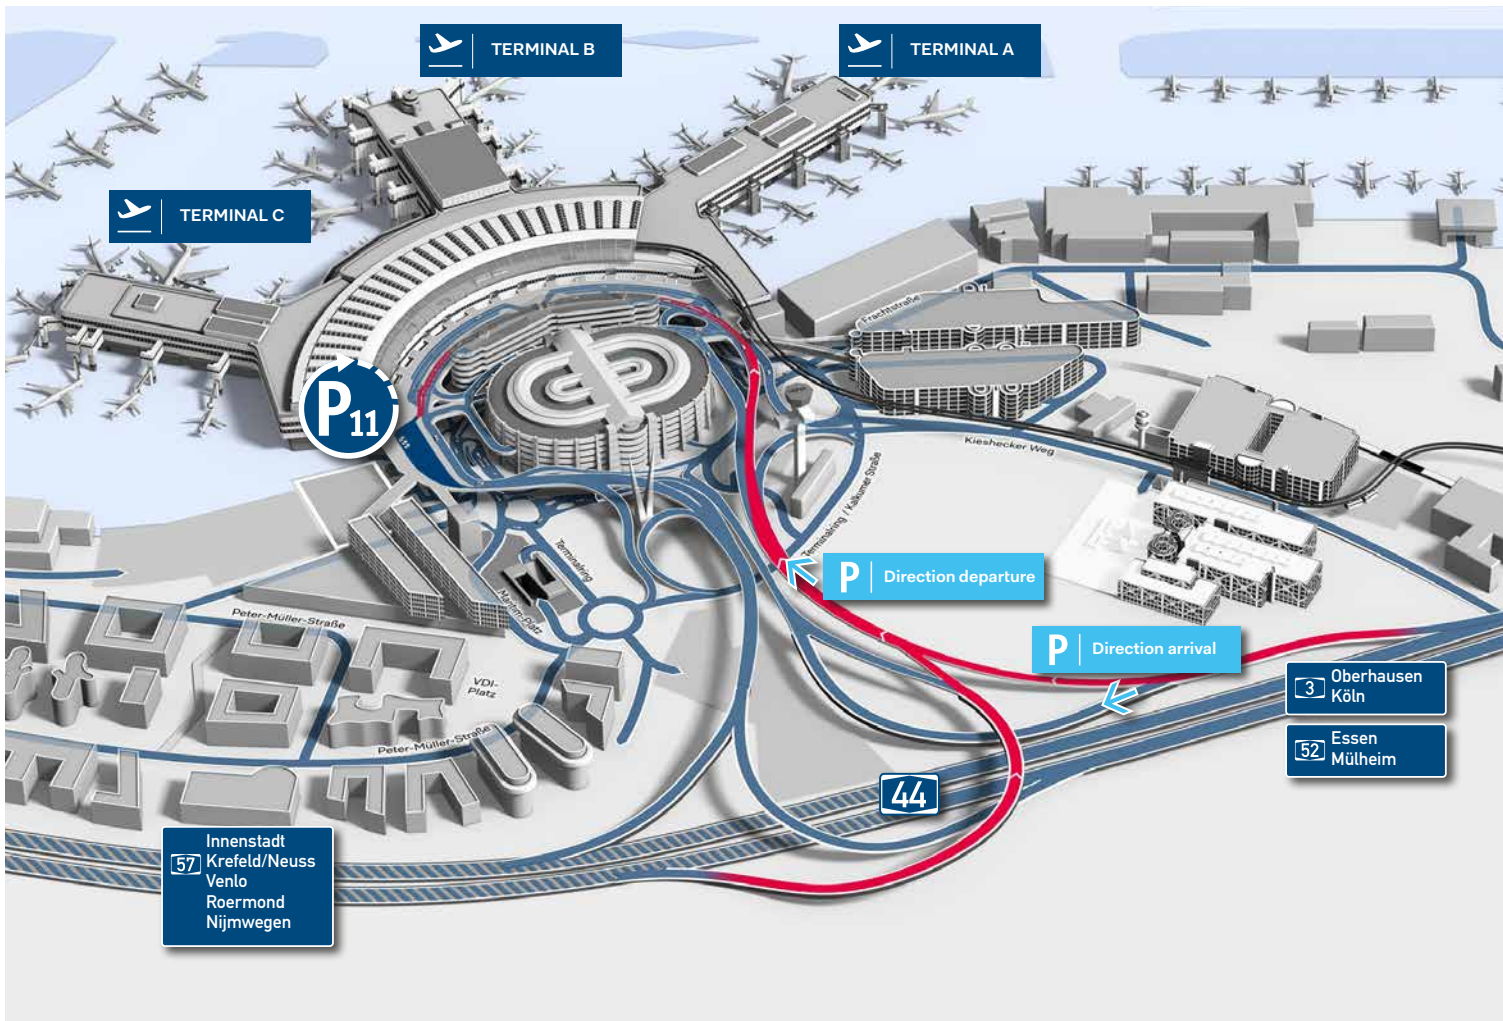

P11 | Short term

1 minute

Car park

unlimited

yes

no

no

Cash, debit- or credit card

parking spaces 2,40 m

Driving directions

Coming from the Motorway A44 take the exit „Flughafen Düsseldorf“ (Düsseldorf Airport). Then follow the signs to „Abflug“ (Departures). The short-term car park P11 is located behind the Kiss & Fly zone. All you need to do is drive through the zone to use the short-term car park. Directly at the end of the Terminal building turn right into the entrance to Car Park P11.

The exact address of P11 is: **Terminal Ring 1 - departure - 40474 Düsseldorf**

Geodata: **51°16'37.81"N | 6°45'59.09"E**

GPS data: **51.277169 | 6.76663**