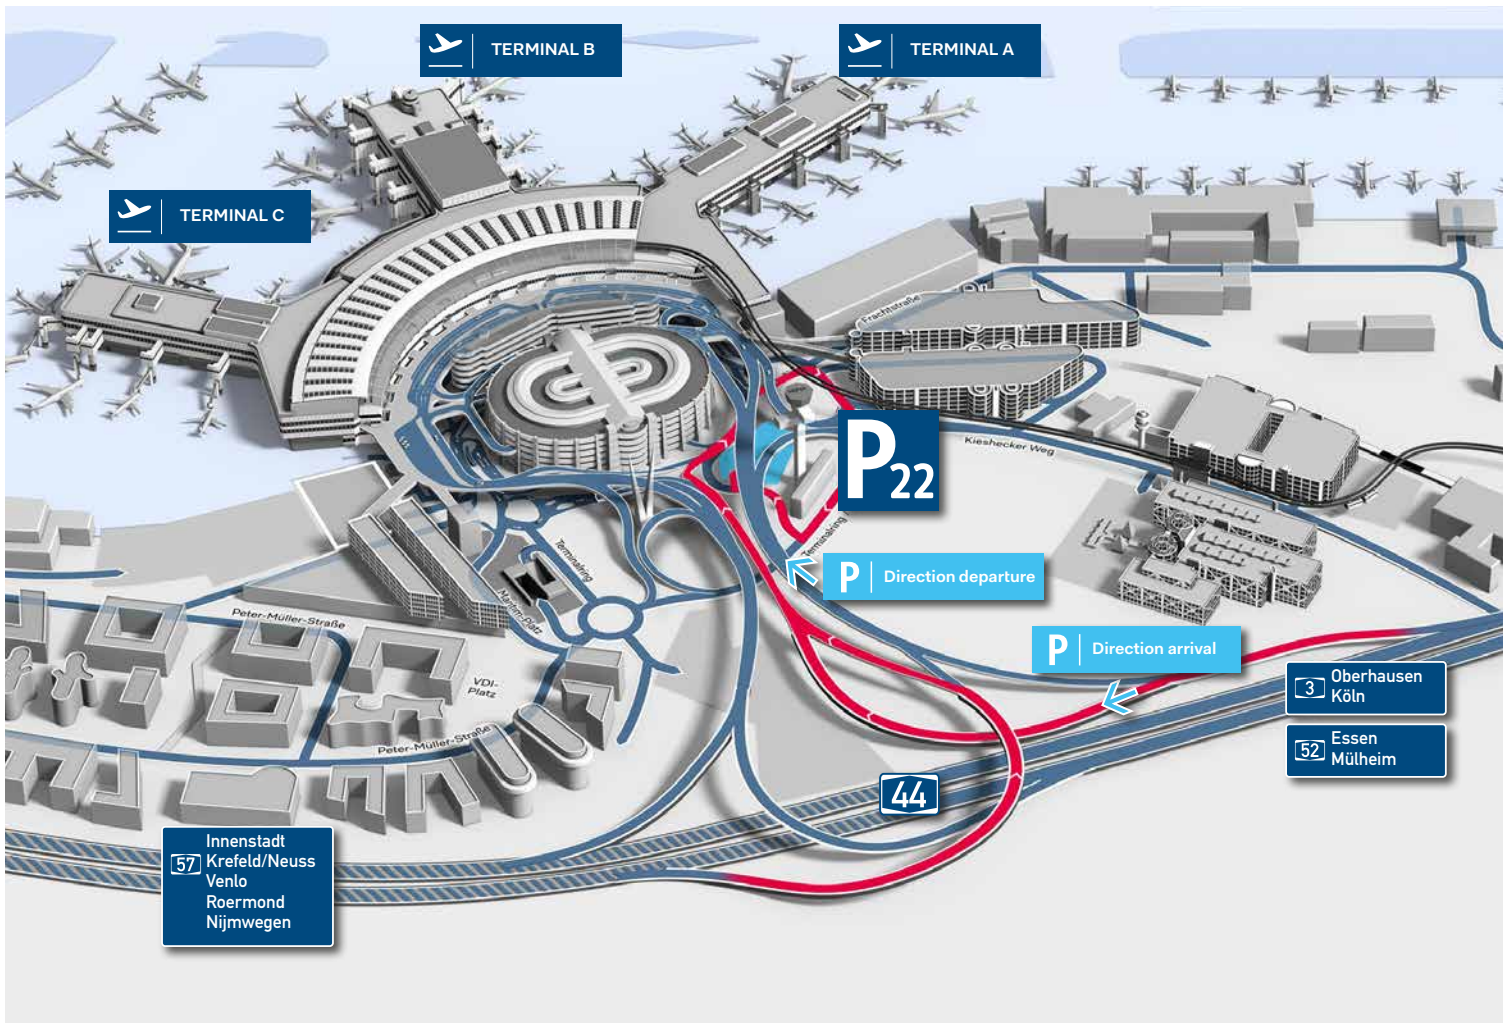

P22 | Long-term

2 minutes

Car park

unlimited

no

no

yes

Cash, debit- or credit card

parking spaces 2.30 m

Driving directions

Coming from Motorway A44 take the exit „Flughafen Düsseldorf“ (Düsseldorf Airport). Then follow the signs to „arrival“ (Arrivals). Turn right to „Fracht“ (Freight), then turn immediately right again, cross the traffic lights and drive straight on. The entrance to Car Park P22 is on the right-hand side next to the flight control tower.

The exact address of P22 is: **via Towerstraße, 40474 Düsseldorf**

Geodata: **51°16`41.4"N | 6°46`11.6"E**

GPS data: **51.278167 | 6.769889**