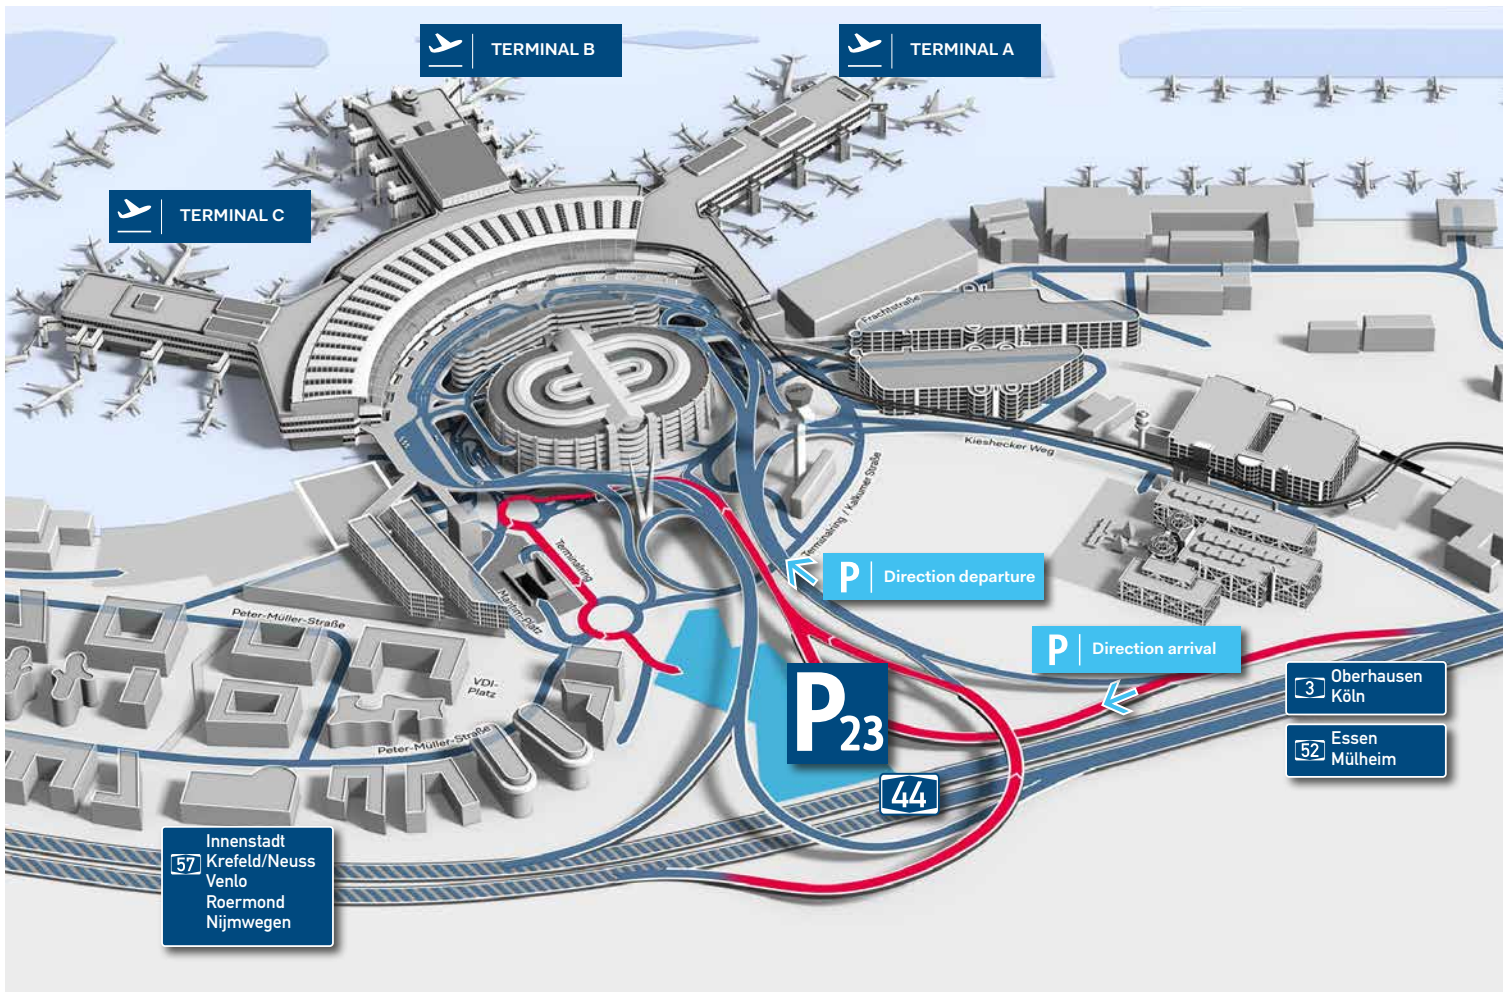

## P23 | Long-term

10 minutes

Car park

unlimited

no

no

yes

Cash, debit- or credit card

parking spaces 2.20 m

### Driving directions

Coming from Motorway A44 take the exit „Flughafen Düsseldorf“ (Düsseldorf Airport). Then follow the signs to „arrival“ (Arrivals) to the „LANGZEIT“ zone. Follow the signs to this zone until you see the sign „LANGZEITSPARK“ (long-term parking). It takes about 10 minutes to walk along the path from the P23 to the Terminal.

The exact address of P23 is: **via Kalkumer Straße 204, 40474 Düsseldorf**

Geodata: **51°16`35.0"N | 6°46`15.6"E**

GPS data: **51.276389 | 6.771**