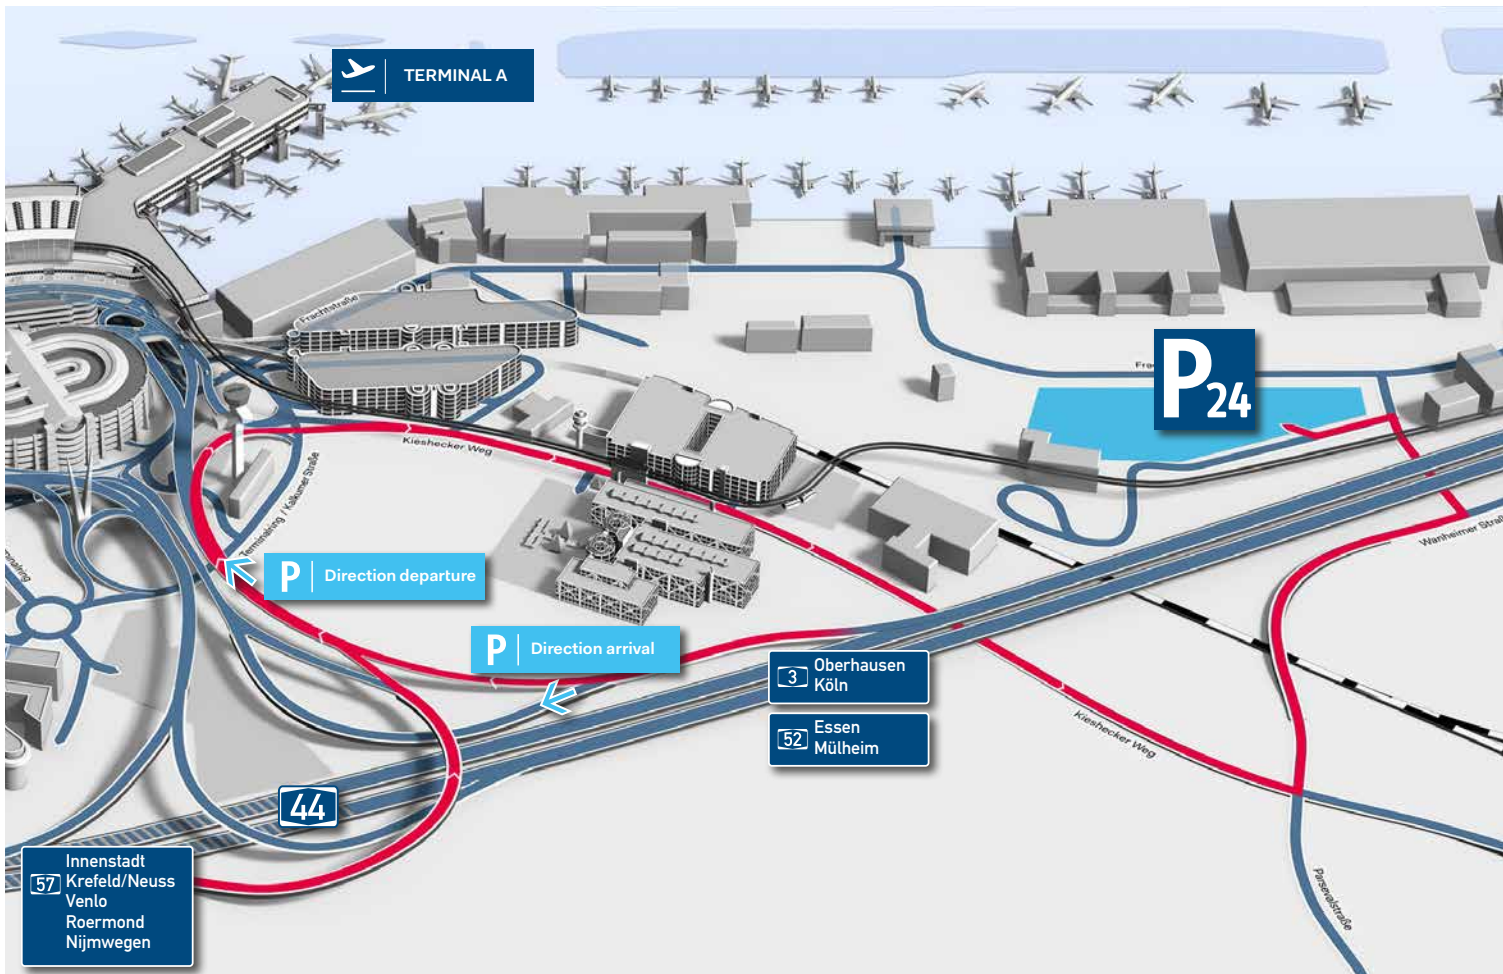

P24 | Long-term

Distance to terminal:
Via shuttle bus 3 Min. (every 20 minutes)

Unpaved car park

unlimited

no

no

yes

Cash, debit- or credit card

no marked parking spaces

Driving directions

Coming from Motorway A44 take the exit „Flughafen Düsseldorf“ (Düsseldorf Airport). Then follow the signs to „Abflug“ (Departures) to the „LANGZEIT“ (LONG-TERM) zone. After the LONG-TERM Car Parks P4 and P5 follow the signs to „LANGZEIT-SPAR“ P24 (LONG-TERM ECONOMY). A shuttle bus leaves every 20 minutes from 3.30 am to 1.00 am. Follow the signs to the bus stop.

The exact address of P24 is: **Frachtstraße 25, 40474 Düsseldorf**

Geodata: 51°17'00.8"N | 6°46'49.1"E

GPS data: 51.283556 | 6.780306