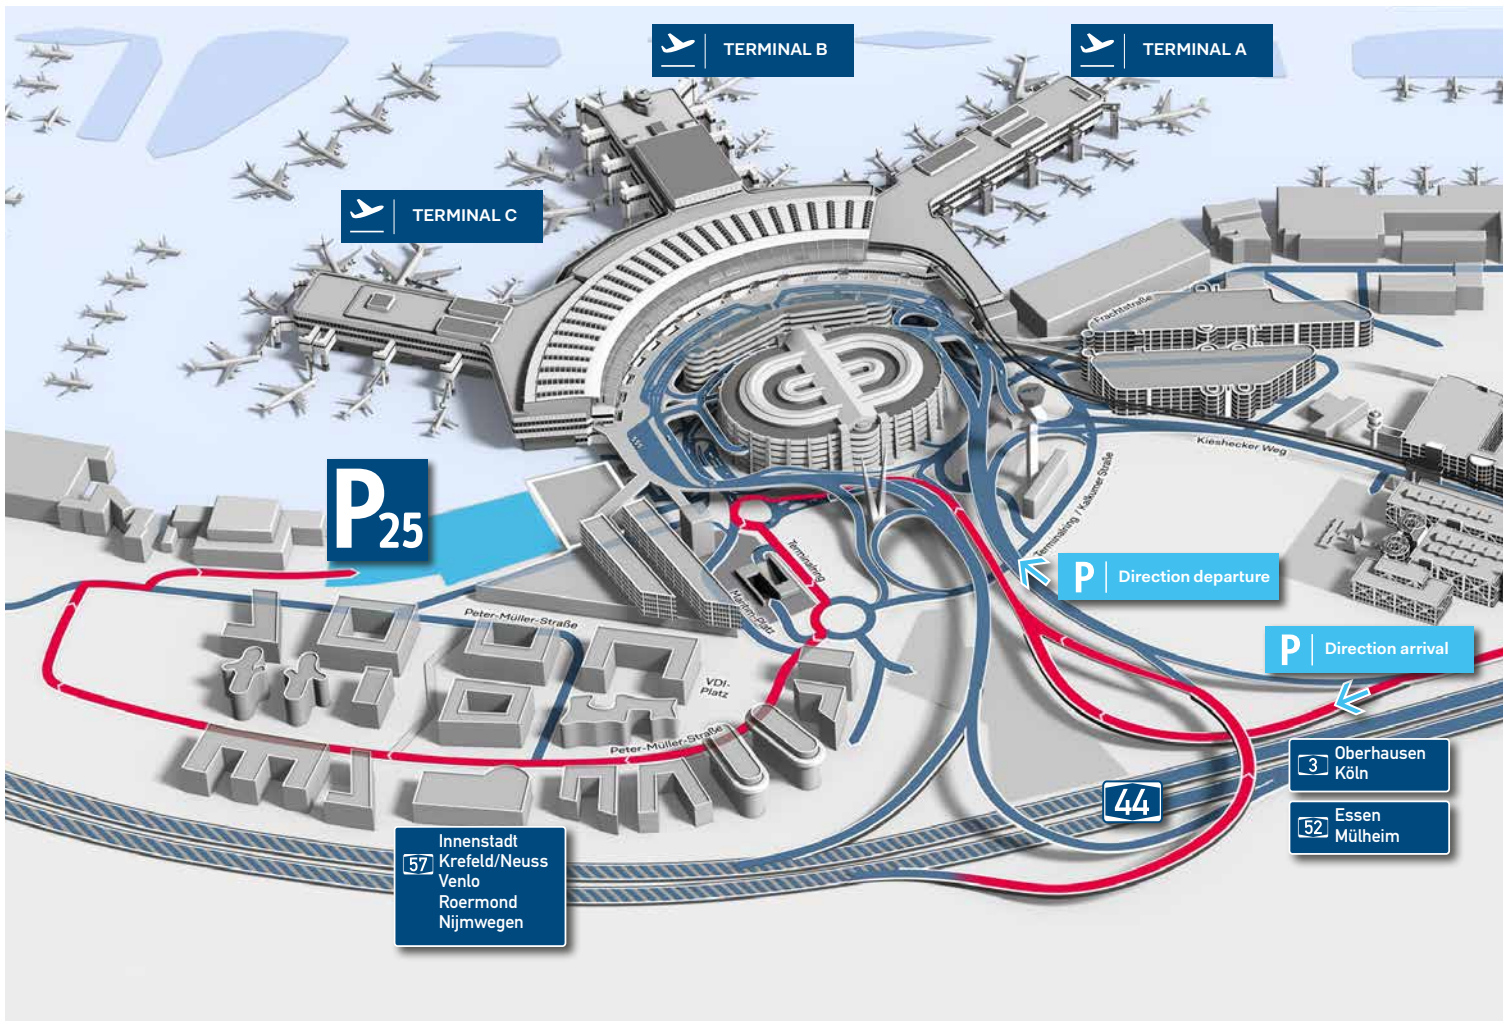

P25 | Long-term

2 minutes

Car park

unlimited

no

no

yes

Cash, debit- or credit card

parking spaces 2.50 m

Driving directions

If you are approaching on Autobahn A44, take exit "Flughafen Duesseldorf". Follow the signs towards "arrival" (Arrivals). At the next fork, stay to the left towards "Airport City". This takes you to a roundabout, which you exit in the direction of the second roundabout. Once you get there, take the second exit and follow the signs for "P25" (Parkplatz 25).

The exact address of P25 is: **Flughafenstraße 110, 40474 Düsseldorf**

Geodata: **51°16`41.4"N | 6°46`11.6"E**

GPS data: **51.274697° | 6.765218°**