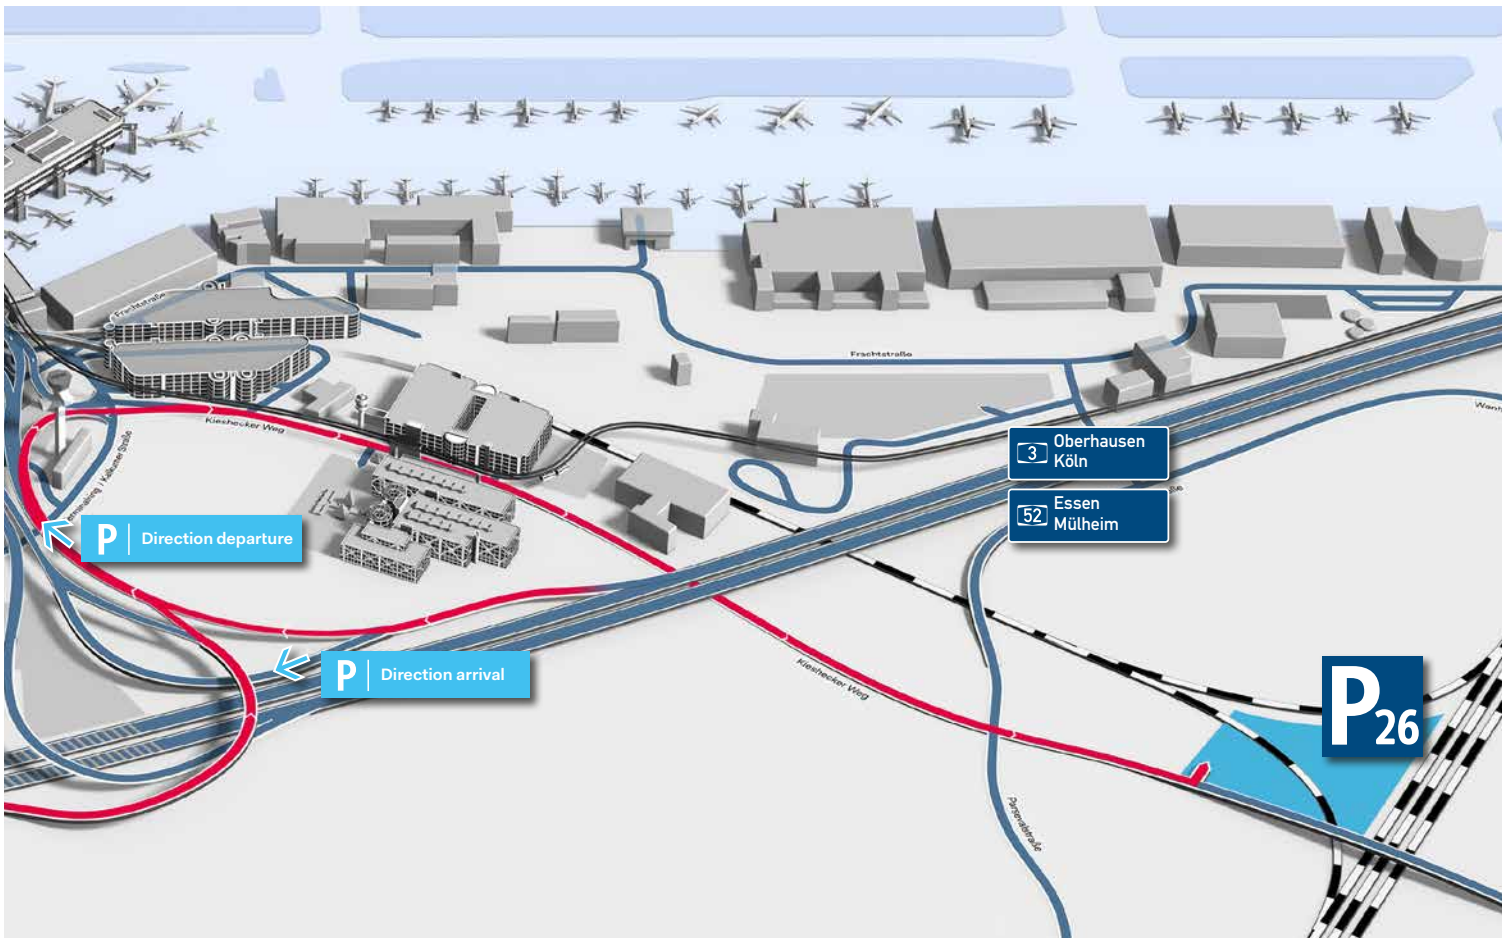

P26 | Long-term

Distance to terminal:
Via shuttle bus 3 Min. (every 20 minutes)

1 part paved, 1 part unpaved

unlimited

no

no

yes

Cash, debit- or credit card

paved area: 2.40 m parking spaces
unpaved area: no marked parking spaces

Driving directions

Coming from Motorway A44 take the exit „Flughafen Düsseldorf“ (Düsseldorf Airport). Then follow the signs to „Abflug“ (Departures) to the „LANGZEIT“ (LONG-TERM) zone. After the LANGZEIT Car Parks P4 and P5 follow the signs to „LANGZEIT-SPAR“ (LONG-TERM ECONOMY) up to the junction. Then drive straight on along Kieshecker Weg. After about 250 metres turn left into the entrance to Car Park P26. From there our free shuttle bus will take you in three minutes to the Terminal. A shuttle Bus leaves every 20 minutes from 3.20 am to 1.00 am.

The exact address of P26 is: **Kieshecker Weg 100, 40468 Düsseldorf**

Geodata: **51°16`50.90"N | 6°47`7.30"E**

GPS data: **51.280806 | 6.785361**