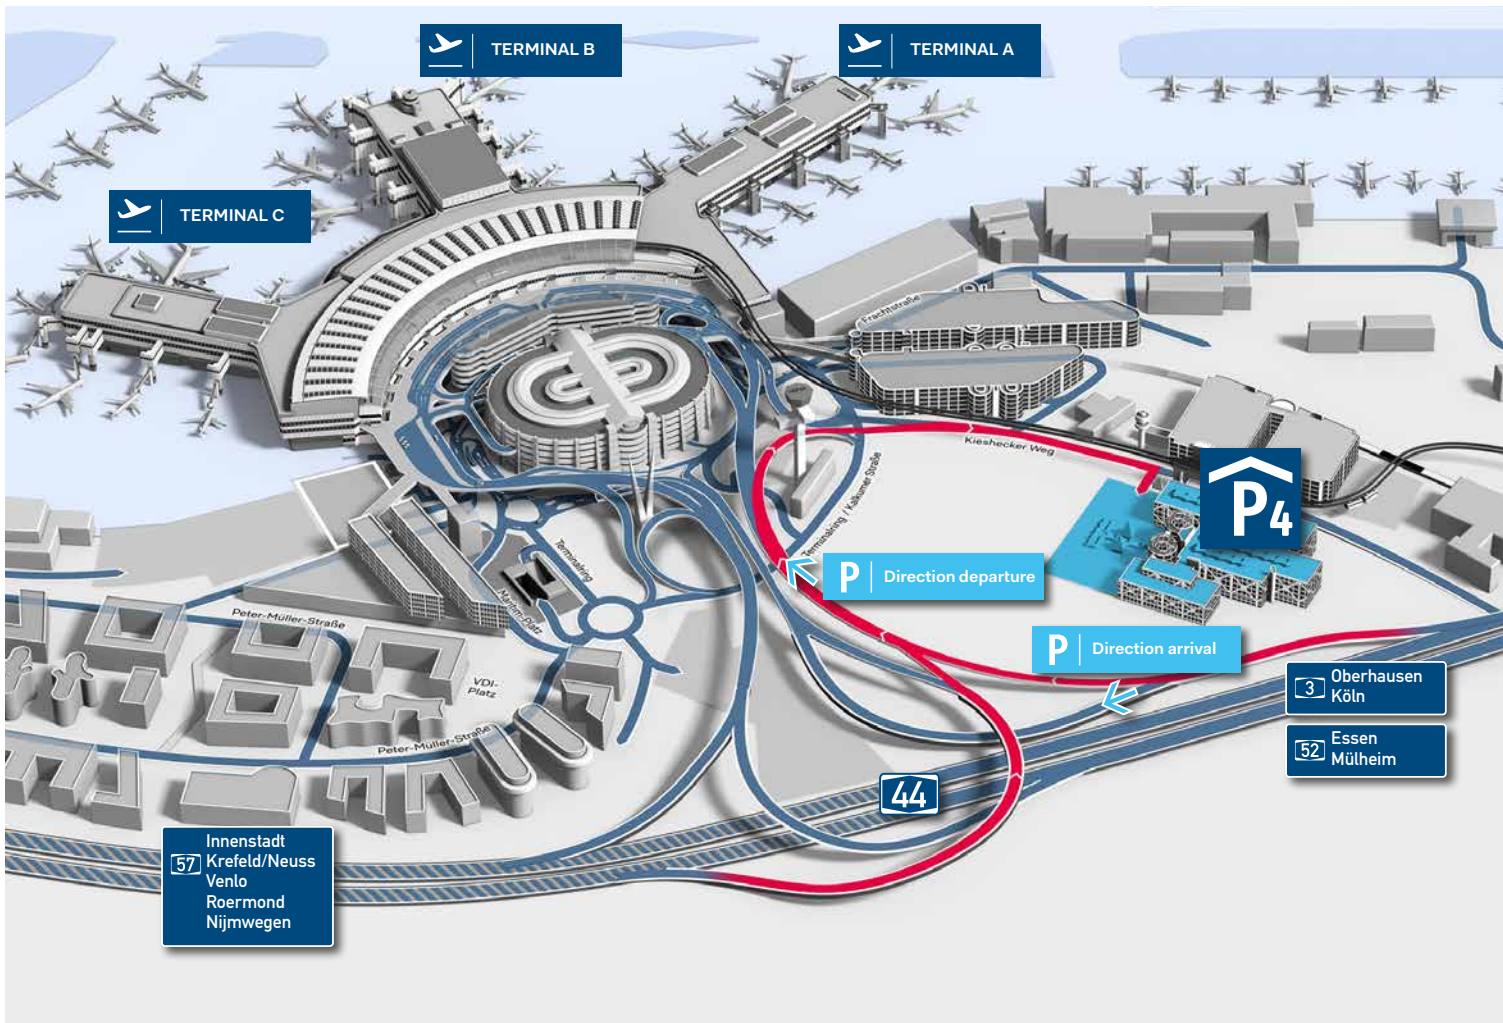

P4 | Long-term

Via SkyTrain 2 min. (every 3, 5-7 minutes)

Multi-storey car park

2,10 m

no

no

yes

Cash, debit- or credit card

parking spaces 2.25 m

Driving directions

Coming from Motorway A44 take the exit „Flughafen Düsseldorf“ (Düsseldorf Airport). Then follow the signs to „Abflug“ (Departures) until you reach the sign „LANGZEIT“ (LONG-TERM) on the right. Then turn right and drive straight on across the traffic lights until you see Car Park P4 with its large yellow parasols on the right-hand side. After parking your car, take the „Skytrain“ to the Terminal.

The exact address of P4 is: **Kieshecker Weg 177, 40474 Düsseldorf**

Geodata: **51°16`47.7"N | 6°46`26.0"E**

GPS data: **51.279917 | 6.773889**