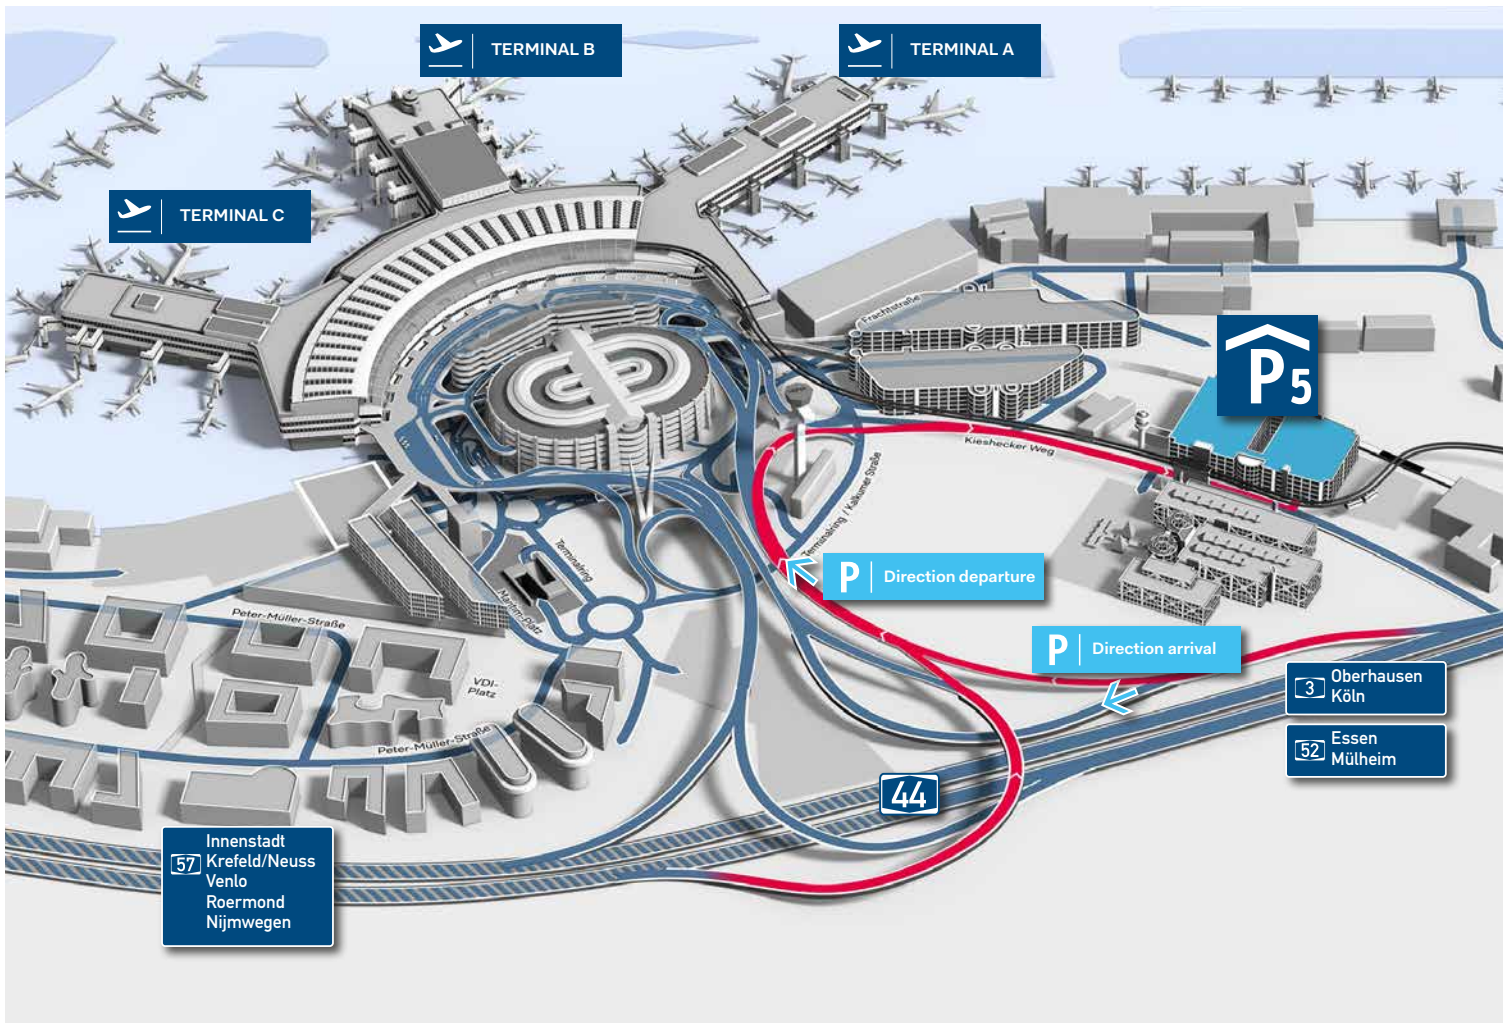

P5 | Long-term

Via SkyTrain 2 min. (every 3, 5-7 minutes)

Multi-storey car park

2,10 m

no

yes

yes

Cash, debit- or credit card

parking spaces 2.50 m

Driving directions

Coming from Motorway A44 take the exit „Flughafen Düsseldorf“ (Düsseldorf Airport). Then follow the signs to „Abflug“ (Departures) until you see the sign to „LANGZEIT“ (LONG-TERM). Then turn right, cross the traffic lights and drive on until you come to Car Park P5 on the left-hand side. After parking your car, you can transfer to the Terminal by „Skytrain“.

The exact address of P5 is: **Kieshecker Weg 250, 40474 Düsseldorf**

Geodata: **51°16'50.1"N | 6°46'30.9"E**

GPS data: **51.280583 | 6.77525**